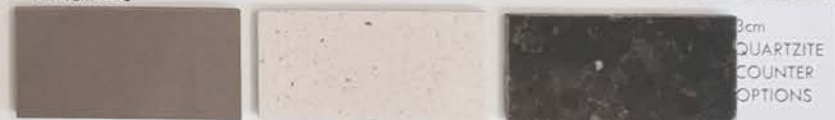

### PREMIUM SUITE OPTIONS

3cm QUARTZITE COUNTER OPTIONS

PREMIUM LAMINATE OPTIONS – G, H, I, J, K

GREENWOOD & BLACK  
INTERIOR ARCHITECTURAL DESIGN

4400 BROADWAY

GREENWOOD & BLACK  
INTERIOR ARCHITECTURAL DESIGN